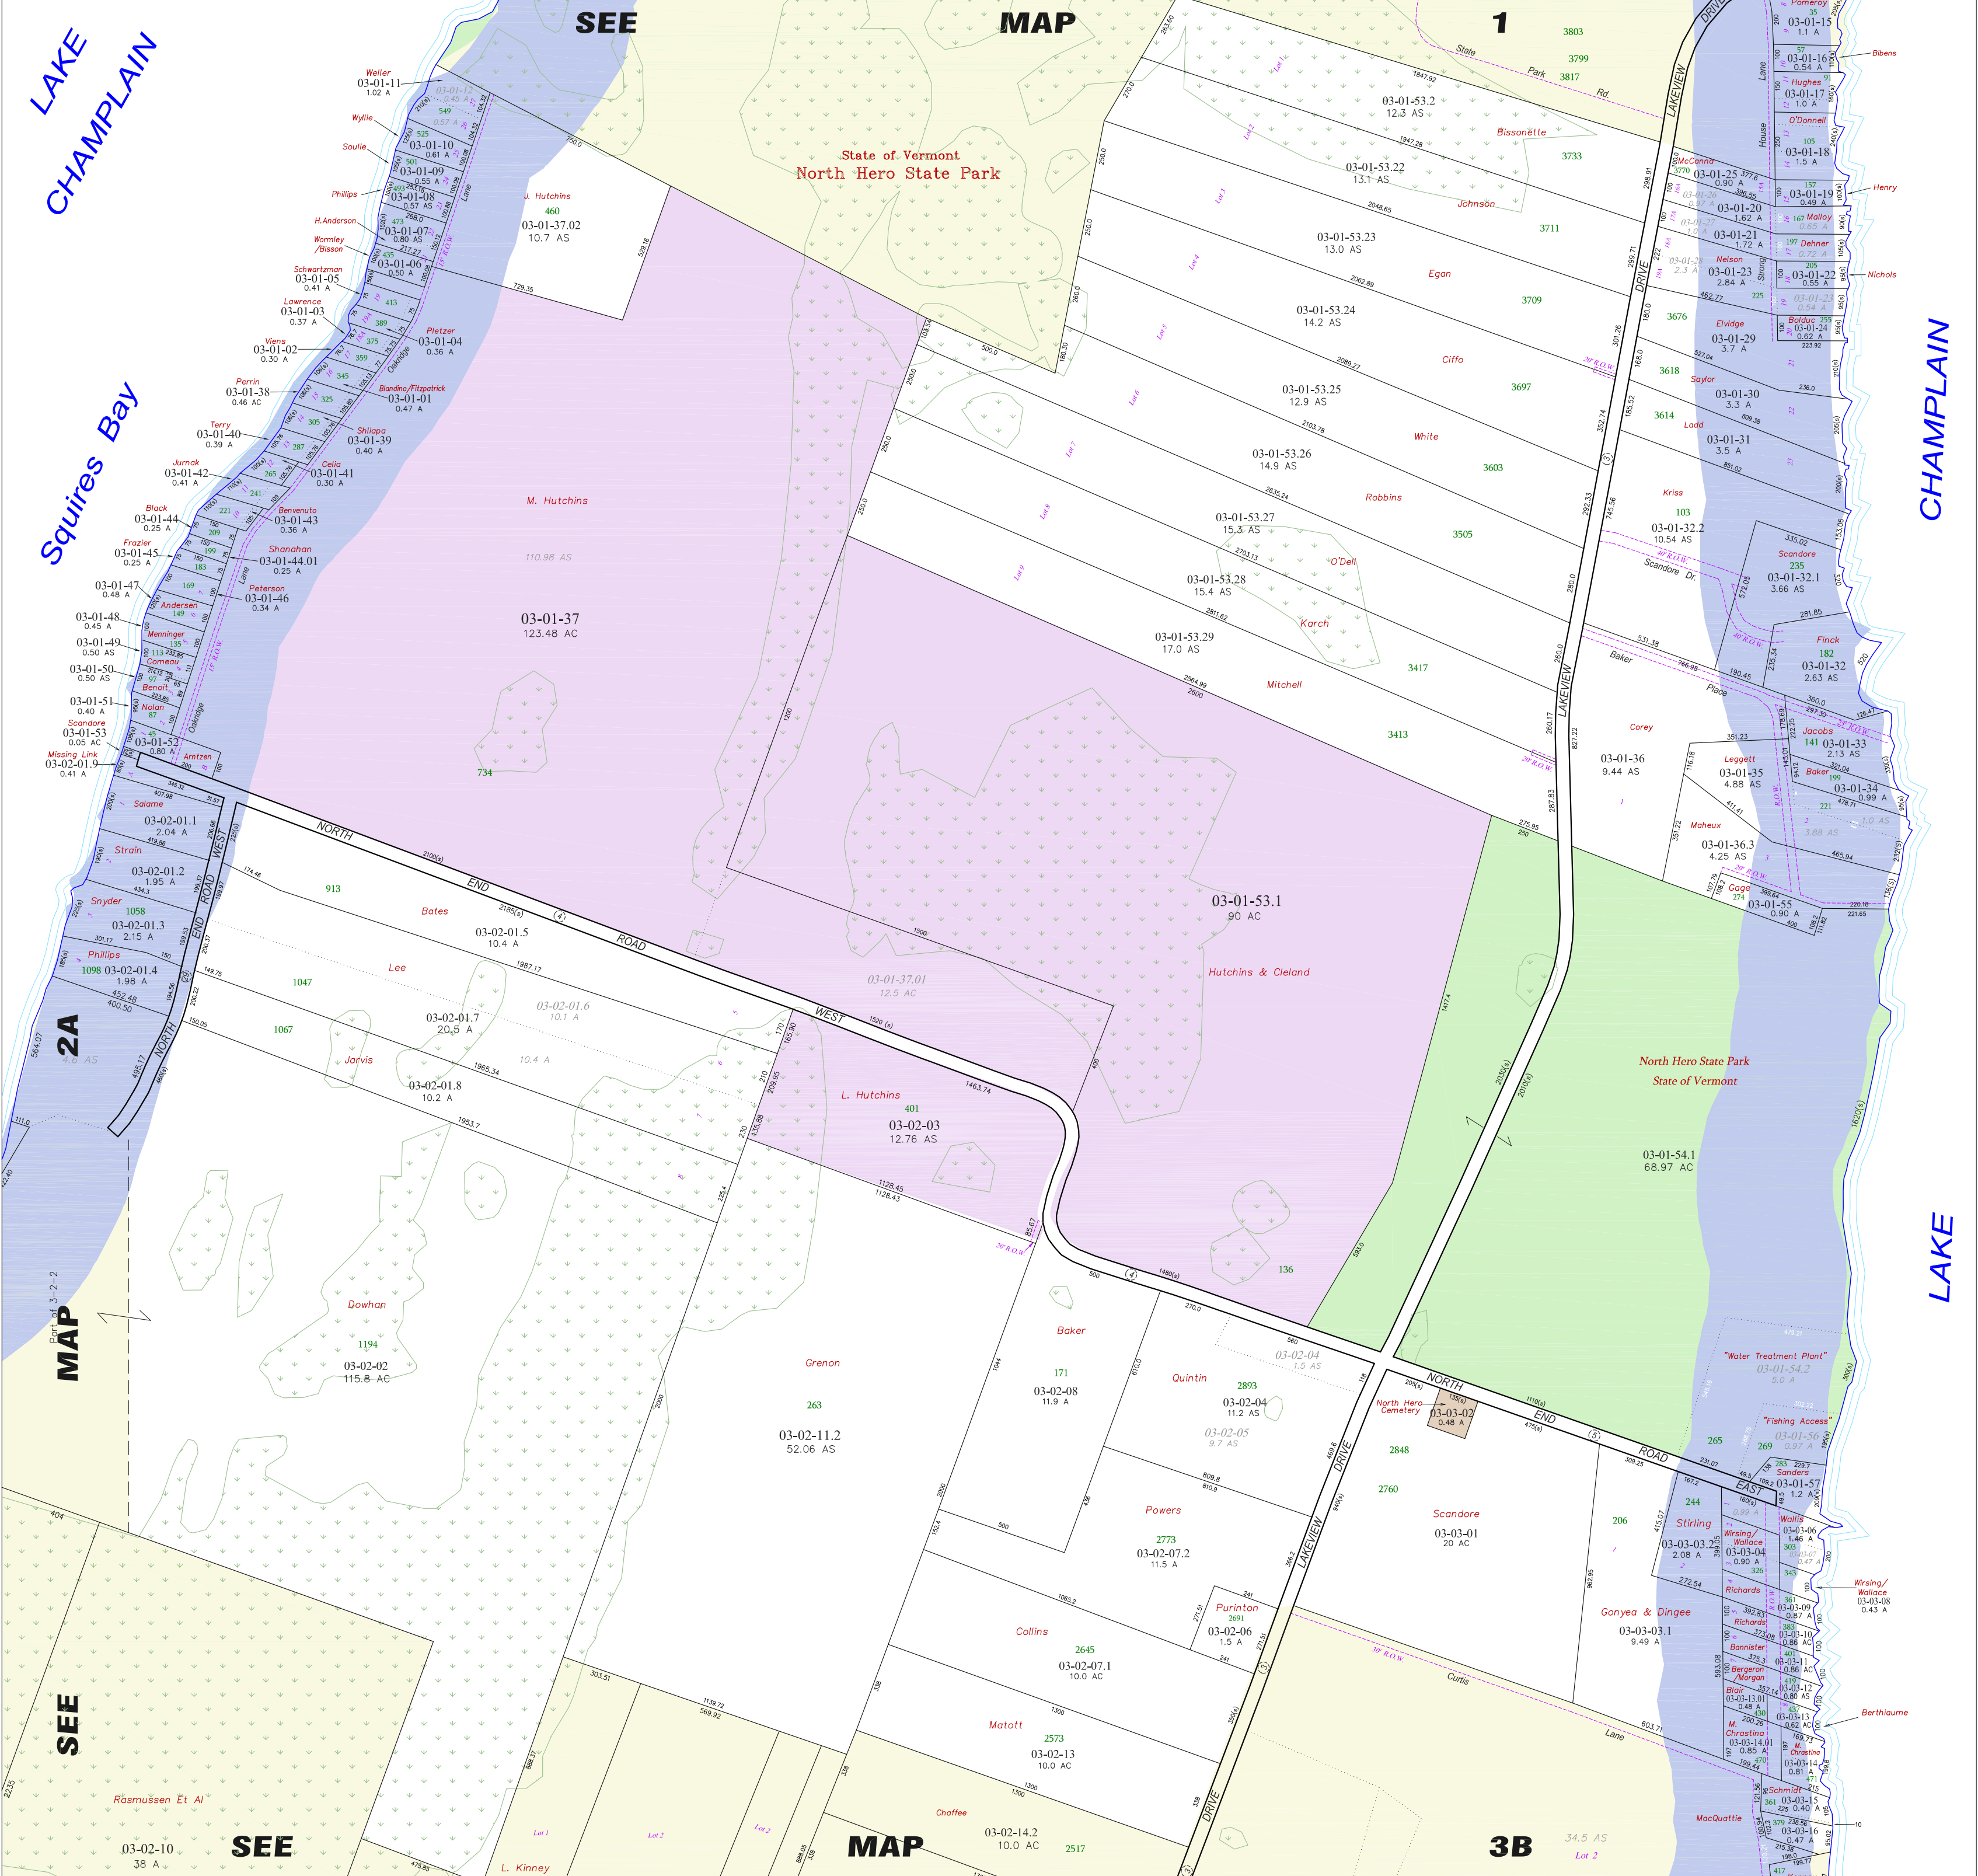

LAKE
CHAMPLAIN

Squires Bay

MAP
Part of 3-2-2

SEE

SEE

SEE

MAP

1

CHAMPLAIN

LAKE

MAP
3A

State of Vermont
North Hero State Park

North Hero State Park
State of Vermont

Digital Mapping Prepared By

RUSSELL GRAPHICS

2207 Hopeton Ave.
Raleigh, NC 27614
802-309-8200
www.imapvt.com

This is Not a SURVEY and shall not be used for Description or Conveyance...
This Map was prepared from Deeds & Surveys recorded in the Town Clerk's Office. North Hero Parcel Maps have been updated annually since 1997. The accuracy of this map is determined by the filed information. All Data meets or exceeds specifications outlined in the Vermont Mapping Guidelines. This Map is the sole property of the Town and any copy, paper or digital, shall not be given without permission from the Town. ALL INFORMATION IS SUBJECT TO CHANGE.

LEGEND OF SYMBOLS

- Parcel ID Number
- Scale Dimensions
- Deed Survey Dim
- Subdivision Lot No
- Deed Acres
- Compd Acres
- Surveyed Acres
- VT Route 2
- Town ID Number
- Property Line
- Misc Line
- Deed Line
- Water Easement
- Roadway Right of Way
- Power Line
- Water as a Priority Line
- Power Right of Way
- State of Vermont Land
- Town of North Hero
- Exempt

NORTH

0 100 300 500
Scale in Feet

Map Index

1
2A
2B 3B

PROPERTY MAP OF
NORTH HERO
VERMONT

APRIL 2018